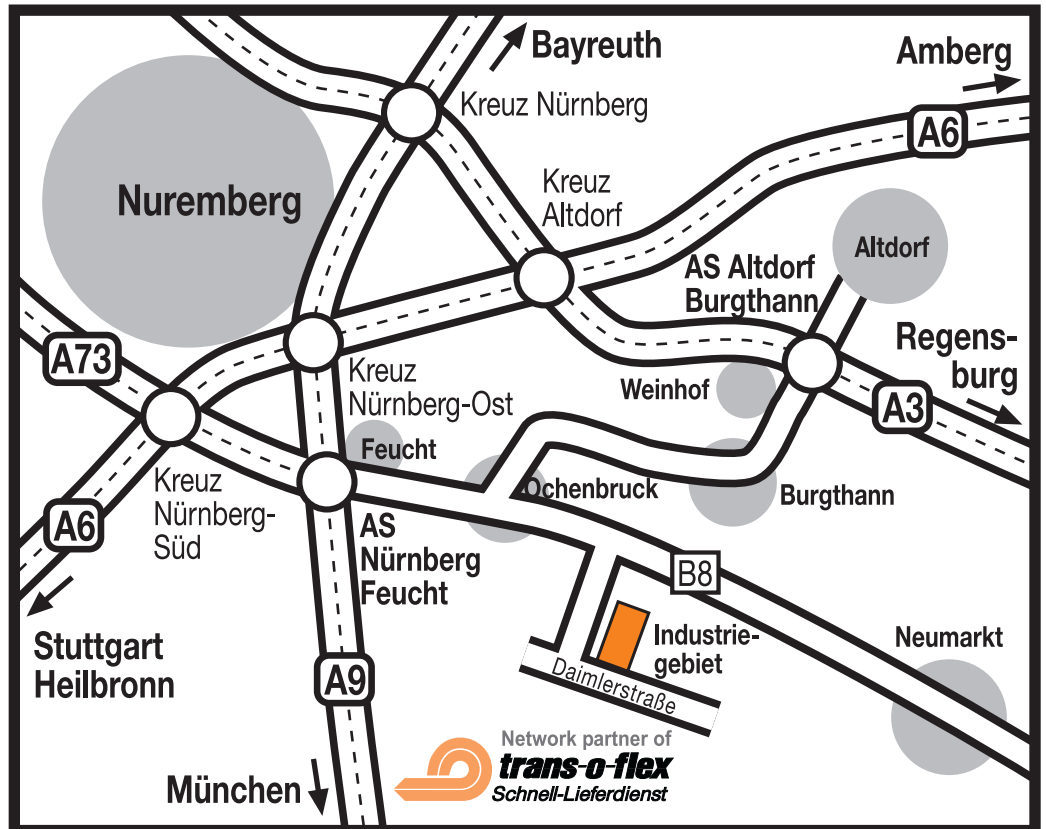

From the north:

- On the Nürnberg motorway direction München,
- cross the Nürnberg-Ost junction, carry on direction München to the next
- Nürnberg-Feucht junction exit.
- Take the B8 direction Neumarkt and
- drive through Ochenbruck.
- The Industriegebiet is outside the town on the right.

From direction Regensburg:

- On the motorway, take the Altdorf/Burgthann exit direction Burgthann.
- Drive through Weinhof and
- turn left direction Burgthann then straight on passing Burgthann
- until you reach Ochenbruck and the traffic lights at the B8.
- Turn left direction Neumarkt.
- The Industriegebiet is outside the town on the right.

From direction Munich:

- On the motorway, take the Nürnberg-Feucht junction exit.
- At the next Feucht exit,
- change onto the B8 direction Feucht and
- drive through Ochenbruck.
- The Industriegebiet is outside the town on the right.

From the southwest:

- On the motorway after the Nürnberg-Süd junction direction München
- until you reach the Feucht exit.
- Change onto the B8 direction Feucht and
- drive through Ochenbruck.
- The Industriegebiet is outside the town on the right.