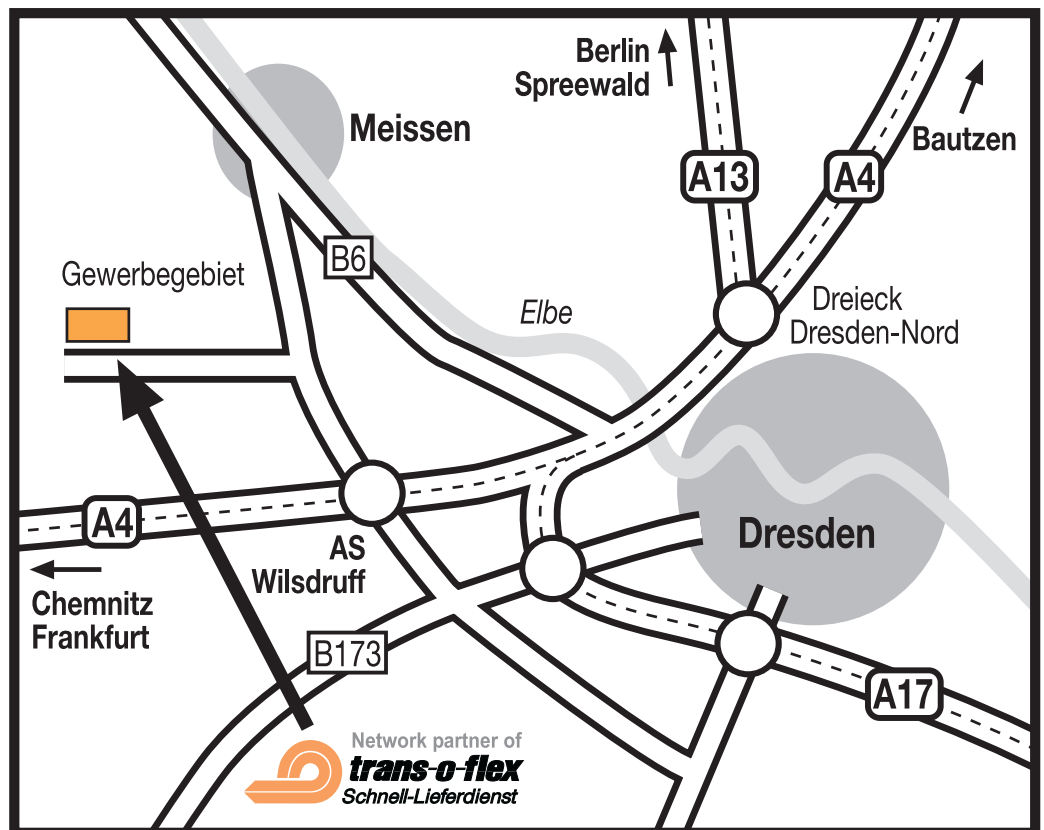

DRESDEN

Distributions GmbH 69
Network partner of trans-o-flex
Göttinger Straße 1
01665 Klipphausen
Germany
Phone: + 49 35204 493-0
Fax: + 49 35204 40608
www.trans-o-flex.de

How to find us:

From all directions:

- On the A4 motorway to the Wilsdruff exit and
- follow the road direction Meissen.
- Stay in the left-hand lane and follow the road to the left
- drive to the end of Gewerbegebiet.
- trans-o-flex is behind the orange gate on the right.