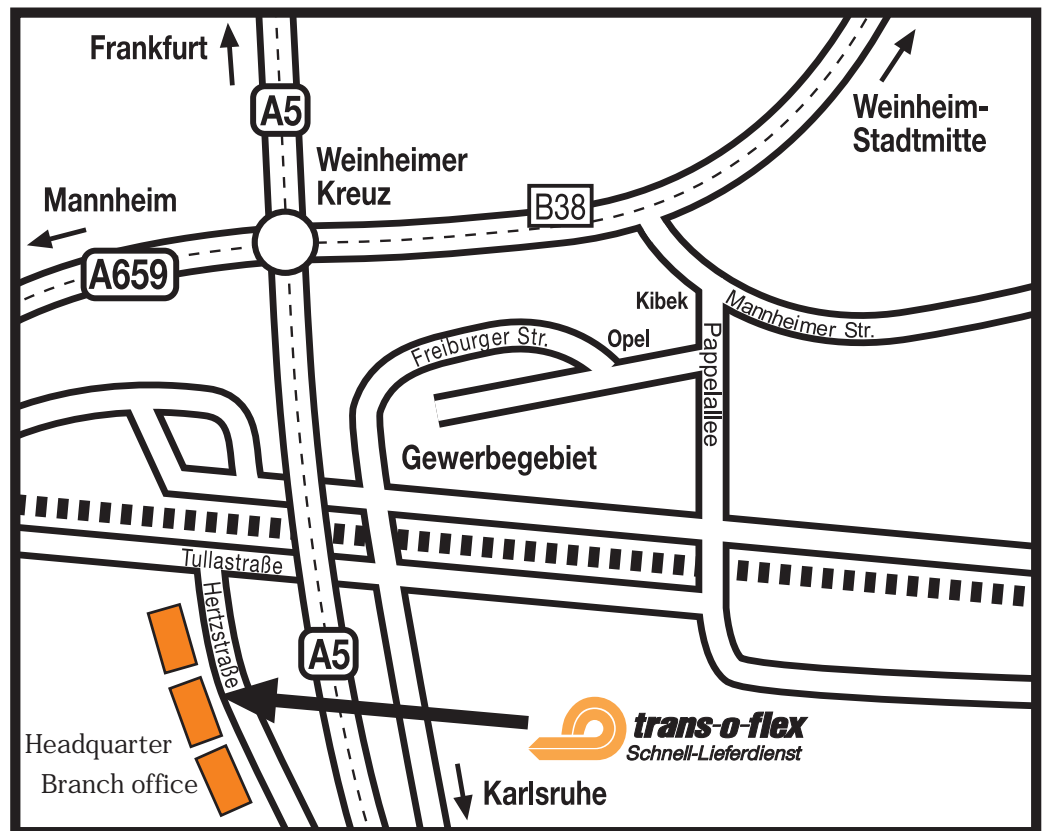

## WEINHEIM

trans-o-flex  
Schnell-Lieferdienst GmbH

Headquarter Weinheim  
Hertzstraße 10  
D-69469 Weinheim  
P.O.B. 10 11 51  
D-69451 Weinheim  
Phone: + 49 6201 988-0  
Fax: + 49 6201 182559

[www.trans-o-flex](http://www.trans-o-flex)

### How to find us:

From all directions:

- On the A5 motorway at the Weinheimer Kreuz junction take the Weinheim exit onto the B38,
- at the first crossroads turn right.
- Take the next possible right, at Teppich Kibek.
- At the Jöst Opel dealership, turn right into Freiburger Straße and follow the road until you reach the tramway.
- Immediately after the railway crossing, turn right into Tullastraße and take the next possible left into Hertzstraße.
- The trans-o-flex headquarter is the second on the right.