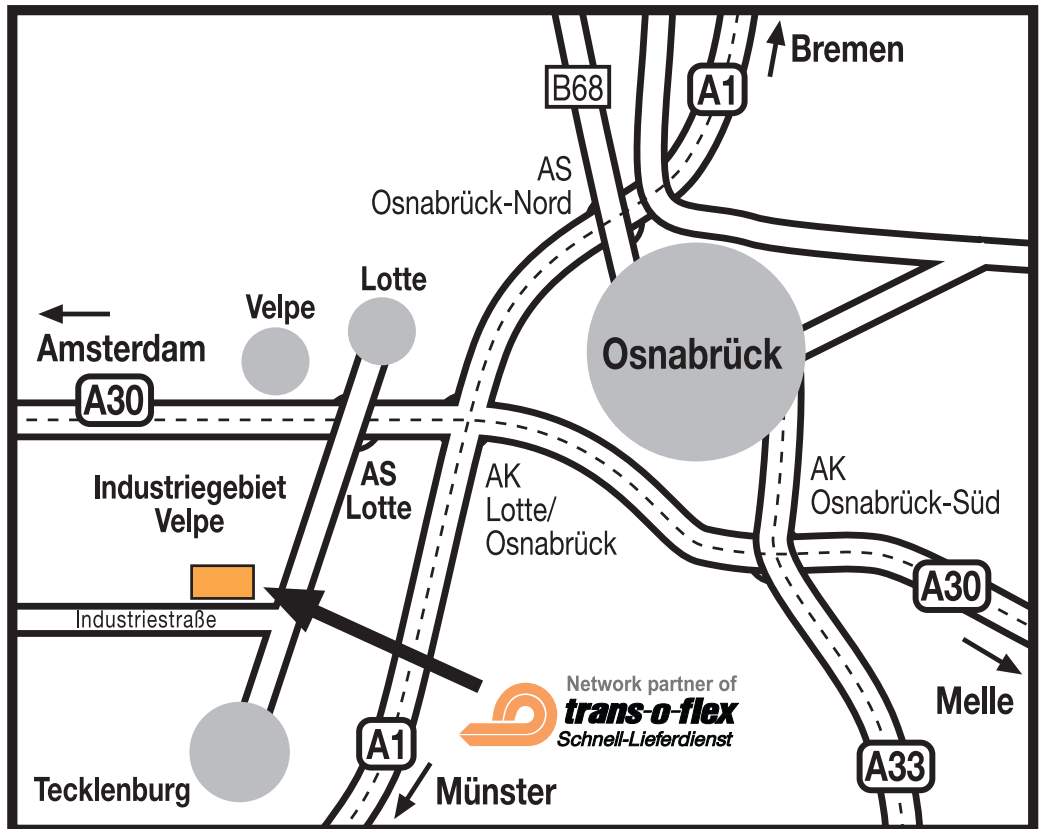

## OSNABRÜCK

Distributions GmbH Osnabrück  
Network partner of trans-o-flex  
Industriestraße 47  
49492 Westerkappeln  
Phone: + 49 5456 9304-0  
Fax: + 49 5456 378  
www.trans-o-flex.de

#### From the north and south:

- On the A1 motorway from Bremen to Dortmund or from Dortmund to Bremen, at the Lotte/Osnabrück junction drive direction Amsterdam (A30 motorway).
- Take the Lotte exit
- direction Tecklenburg.
- After approximately 50 metres, drive into the Industriengebiet Velpe.
- trans-o-flex is in Industriestraße in the first hall on the right.