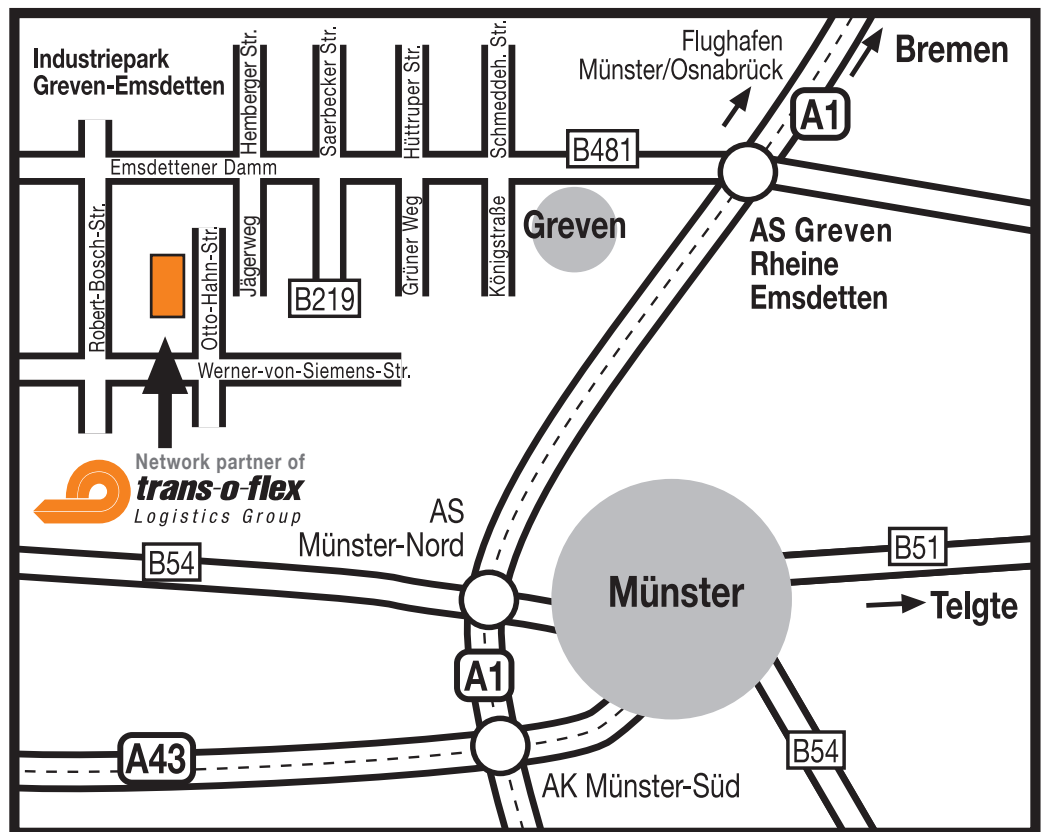

# MÜNSTER

**Distributions GmbH Münster**  
Network partner of trans-o-flex  
**Otto-Hahn-Straße**  
48268 Greven (Reckenfeld)  
Germany  
Phone: +49 (0)2575 9391-0  
Fax: +49 (0)2575 9391-44  
[www.trans-o-flex.com](http://www.trans-o-flex.com)

## How to find us:

### From all directions:

- On the A1 motorway direction Greven, take the
- Rheine/Emsdetten/Münster-Ost exit and
- follow the road signs "Industriepark Greven-Emsdetten".
- Take the B481 direction Greven.
- After approximately 9 km, turn left (fifth set of traffic lights, turned off during the night).
- Take the next road on the left and turn left again immediately.