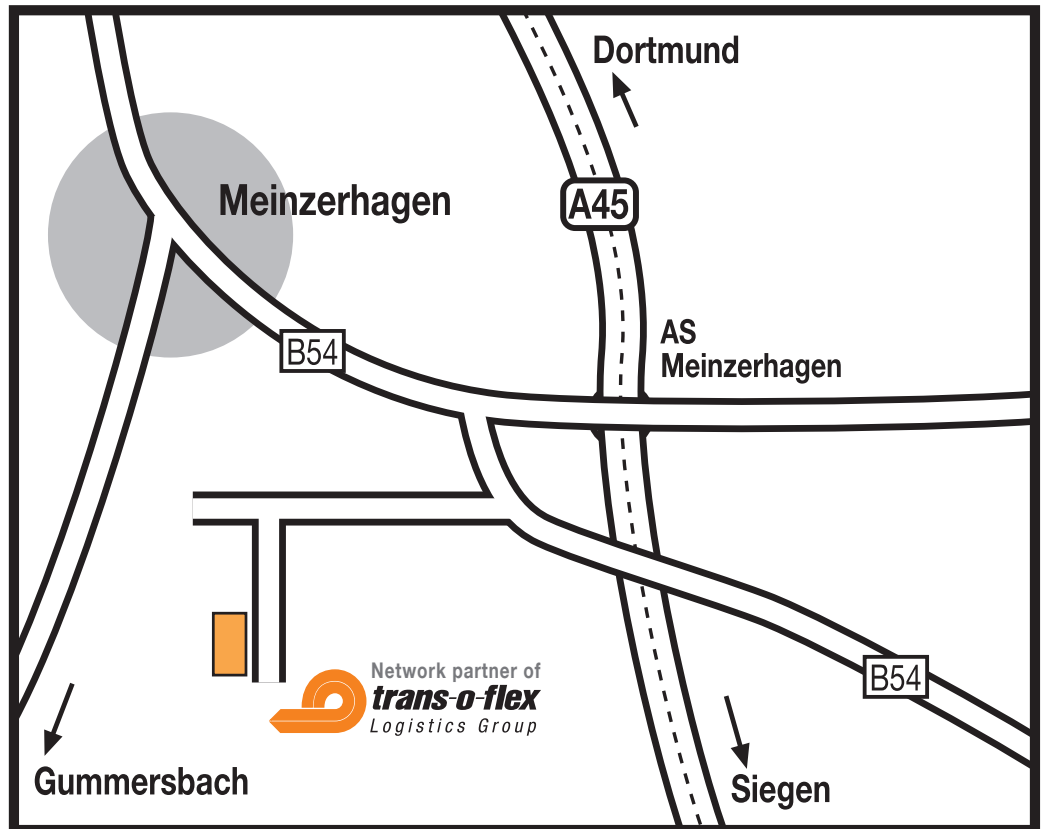

How to find us:

From all directions:

- On the A45 motorway, take the Meinerzhagen exit
- drive direction Meinerzhagen.
- Take the first left direction Skigebiet/Sprungschanze.
- After approximately 500 metres, take the first right (Zum Schnüffel) and,
- after approximately 100 metres take the first left (cul-de-sac).
- trans-o-flex is behind the first entry on the right.

Bon voyage!

Network partner of

MEINERZHAGEN

Distributions GmbH
Meinerzhagen
Network partner of trans-o-flex
Zum Schnüffel 4
58540 Meinerzhagen
Germany
Phone: + 49 2354 9190-0
Fax: + 49 2354 9190-33
www.trans-o-flex.com