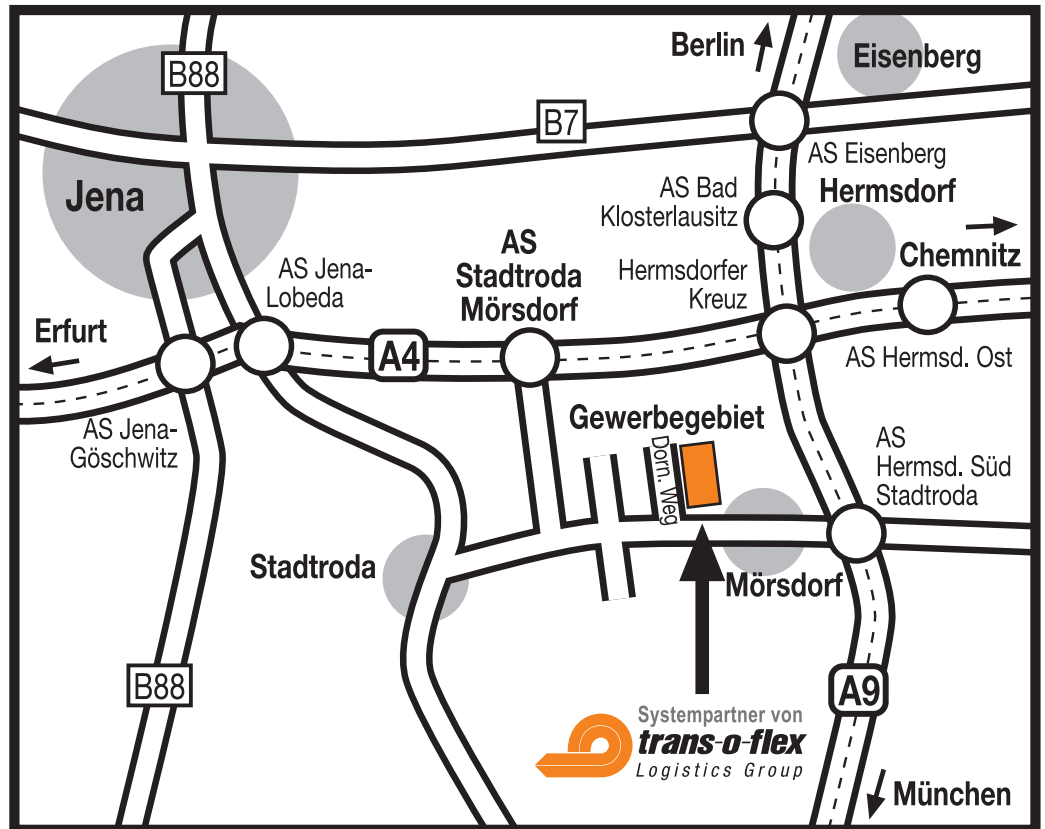

JENA

Distributions GmbH 66
Network partner of
trans-o-flex
Dornaischer Weg 3
07646 Mörsdorf
Germany
Phone: +49 (0)36428 495-0
Fax: +49 (0)36428 495-25
www.trans-o-flex.com

How to find us:

From the east:

- On the A4 motorway, take the Stadtroda/Mörsdorf exit (first exit after the Hermsdorfer Kreuz junction) direction Stadtroda.
- On the Stadtroda/Mörsdorf road, drive direction Mörsdorf.
- Approximately 300 metres in front of Mörsdorf, cross a small crossroads and stay on the main road (circular road Gewerbegebiet) and,
- after the crossroads, take the first road on the left to find trans-o-flex.

From the north:

- On the A9 motorway to the Hermsdorfer Kreuz junction and change onto the A4 motorway direction Erfurt and
- take the next exit (Stadtroda/Mörsdorf) direction Stadtroda.
- On the Stadtroda/Mörsdorf road, drive direction Mörsdorf.
- Approximately 300 metres in front of Mörsdorf, cross a small crossroads and stay on the main road (circular road Gewerbegebiet) and,
- after the crossroads, take the first road on the left to trans-o-flex.

From the south:

- On the A9 motorway to the Hermsdorf/Stadtroda exit (last exit before the Hermsdorfer Kreuz junction).
- Turn right onto the road which connects Hermsdorf and Stadtroda, direction Stadtroda/Mörsdorf.
- Stay on this road and drive around Mörsdorf until you reach the Gewerbegebiet and
- trans-o-flex is in the first road on the right.

From the west:

- On the A4 motorway, take the Stadtroda/Mörsdorf exit (last exit before the Hermsdorfer Kreuz junction) direction Stadtroda.
- On the Stadtroda/Mörsdorf road, drive direction Mörsdorf.
- Approximately 300 metres in front of Mörsdorf, cross a small crossroads and stay on the main road (circular road Gewerbegebiet) and,
- after the crossroads, take the first road on the left and find trans-o-flex.