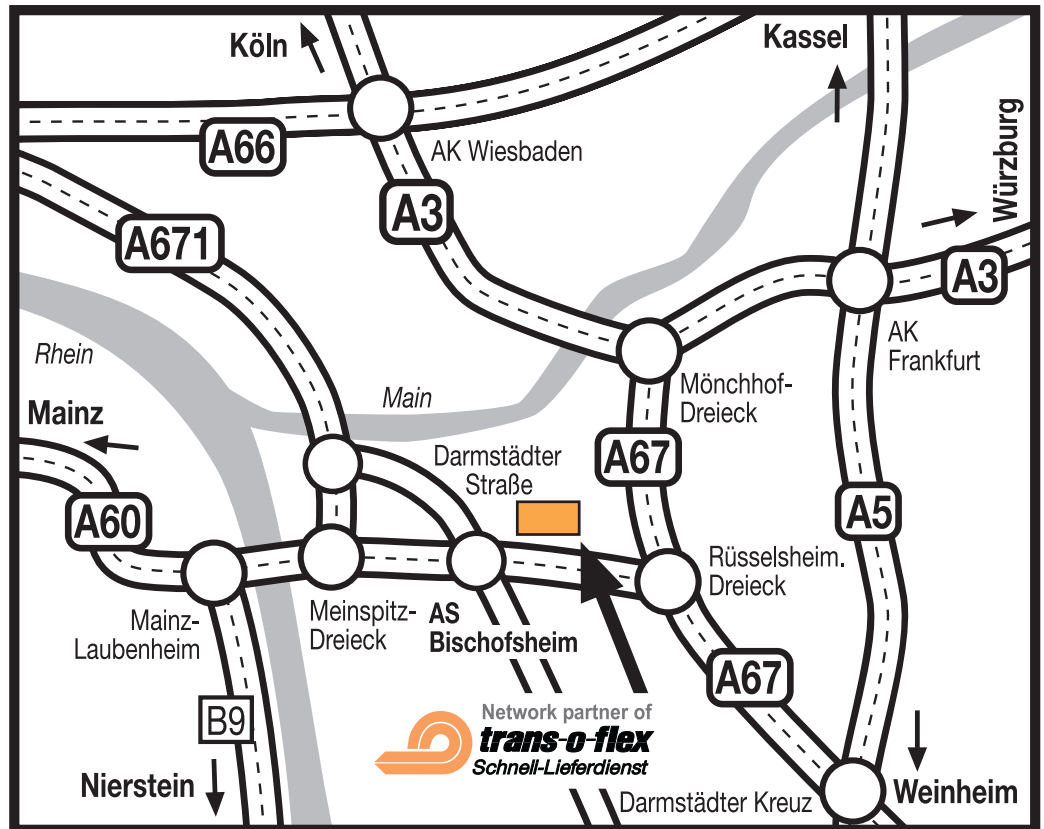

### How to find us:

#### From direction Kassel:

- On the A5 motorway to the Frankfurter Kreuz junction.
- Follow the A3 motorway to the Mönchhof Dreieck junction.
- On the A67 motorway to the Rüsselsheimer Dreieck junction and then
- follow the A60 motorway. Take the Bischofsheim exit.
- Straight on the lights, across the main road,
- then immediately turn right, parallel to the main road.

#### From direction Würzburg/Cologne:

- On the A3 motorway to the Mönchhof Dreieck junction.
- On the A67 motorway to the Rüsselsheimer Dreieck junction and then
- follow the A60 motorway. Take the Bischofsheim exit.
- Straight on the lights, across the main road,
- then immediately turn right, parallel to the main road.

#### From direction Weinheim:

- On the A5 motorway to the Darmstädter Kreuz junction.
- On the A67 motorway to the Rüsselsheimer Dreieck junction and then
- follow the A60 motorway. Take the Bischofsheim exit.
- Straight on the lights, across the main road,
- then immediately turn right, parallel to the main road.