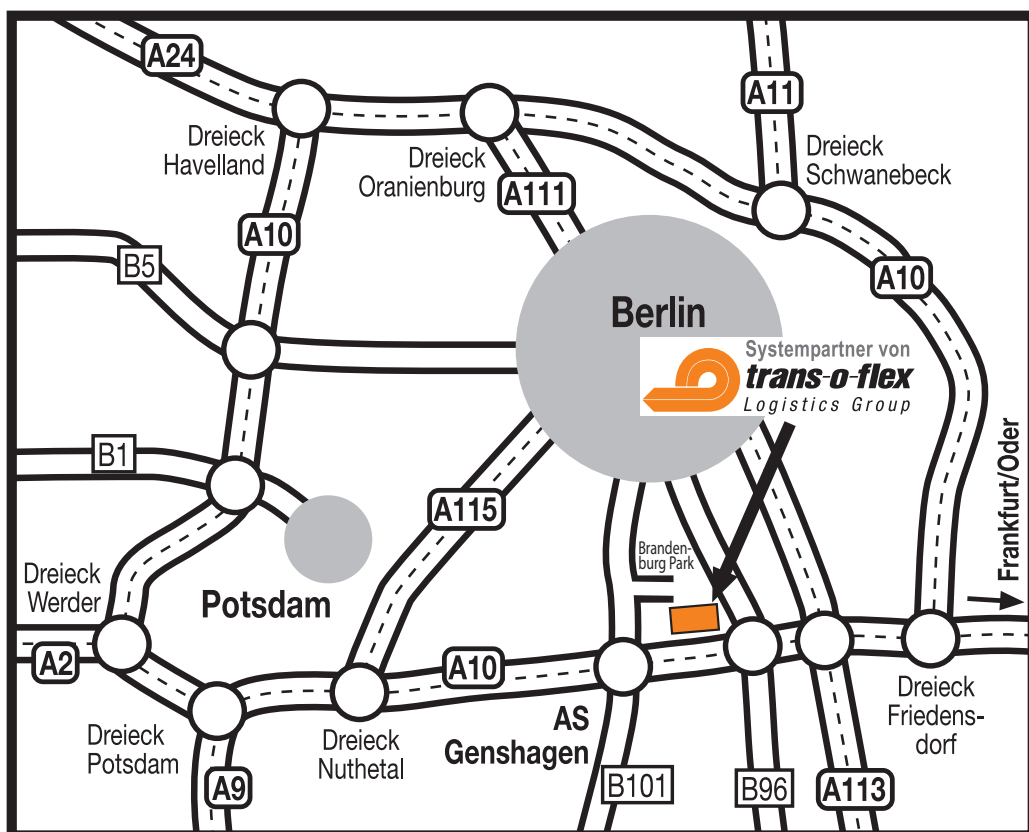

How to find us:

BERLIN

Distributions GmbH
Network partner of trans-o-flex
Brandenburg Park
Parkallee 10
14974 Genshagen
Germany
Phone: + 49 (0)3378 896-0
Fax: + 49 (0)3378 511205
www.trans-o-flex.com

From the north:

- On the A24 motorway to the Havelland junction and then
- follow the A10 motorway direction Potsdam.
- At the Werder junction, drive direction Potsdam/Berlin junction and Frankfurt/Oder.
- At the Potsdam junction, take the motorway towards Frankfurt/Oder and
- take the Genshagen exit.
- After the exit, turn left and, after approx. 100 metres, turn left into Brandenburg Park.

From the west:

- On the A2 motorway to the Werder junction and then
- follow the A10 motorway direction Potsdam/Berlin and Frankfurt/Oder.
- At the Potsdam junction, take the motorway towards Frankfurt/Oder and
- take the Genshagen exit.
- After the exit, turn left and, after approx. 100 metres turn left into Brandenburg Park.

From the south:

- On the A9 motorway to the Potsdam junction and then
- follow the A10 motorway direction Frankfurt/Oder.
- Take the Genshagen exit.
- After the exit, turn left and, after approx. 100 metres turn left into Brandenburg Park.